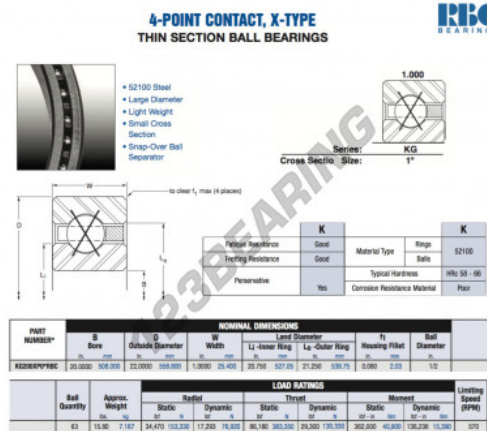

## Deep groove ball bearing single row KG200-XP0-RBC - KG200-XP0-RBC

<https://www.123bearing.co.uk/bearing-housing/deep-groove-bearing/single-row/kg200-xp0-rbc>

### PRODUCT FEATURES

Brand	RBC
N° Ean13	3663952537641
Inside diameter	508 mm
Outside diameter	558.8 mm
Thickness	25.4 mm
Weight	7167 g
Packaging	1

[contact@123bearing.co.uk](mailto:contact@123bearing.co.uk)