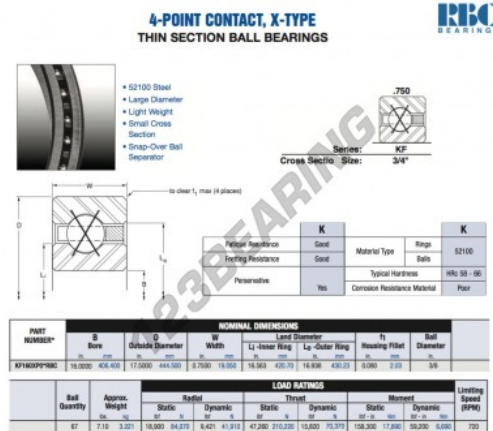

Deep groove ball bearing single row KF160-XP0-RBC - KF160-XP0-RBC

<https://www.123bearing.co.uk/bearing-housing/deep-groove-bearing/single-row/kf160-xp0-rbc>

PRODUCT FEATURES

Brand	RBC
N° Ean13	3663952537535
Inside diameter	406.4 mm
Outside diameter	444.5 mm
Thickness	19.05 mm
Weight	3221 g
Packaging	1