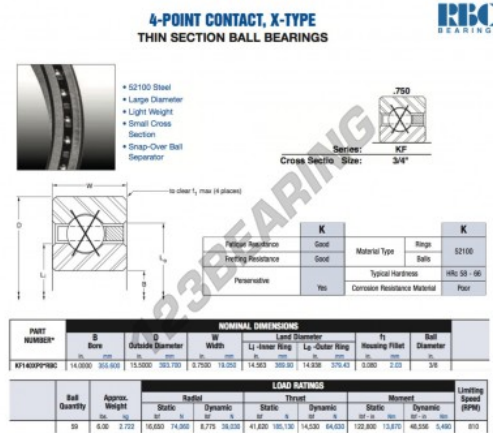

Deep groove ball bearing single row KF140-XP0-RBC - KF140-XP0-RBC

<https://www.123bearing.co.uk/bearing-housing/deep-groove-bearing/single-row/kf140-xp0-rbc>

PRODUCT FEATURES

Brand	RBC
N° Ean13	3663952537481
Inside diameter	355.6 mm
Outside diameter	393.7 mm
Thickness	19.05 mm
Weight	2722 g
Packaging	1