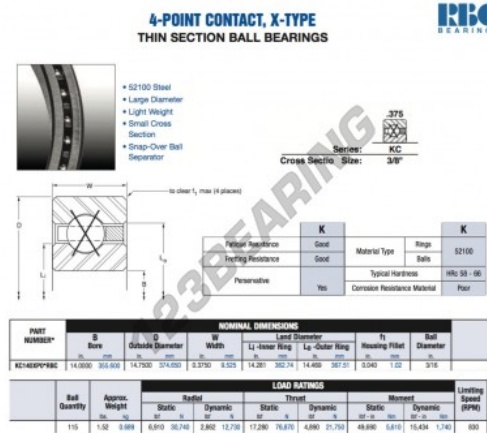

## Deep groove ball bearing single row KC140-XP0-RBC - KC140-XP0-RBC

<https://www.123bearing.co.uk/bearing-housing/deep-groove-bearing/single-row/kc140-xp0-rbc>

### PRODUCT FEATURES

Brand	RBC
N° Ean13	3663952537467
Inside diameter	355.6 mm
Outside diameter	374.65 mm
Thickness	9.525 mm
Weight	689 g
Packaging	1

[contact@123bearing.co.uk](mailto:contact@123bearing.co.uk)