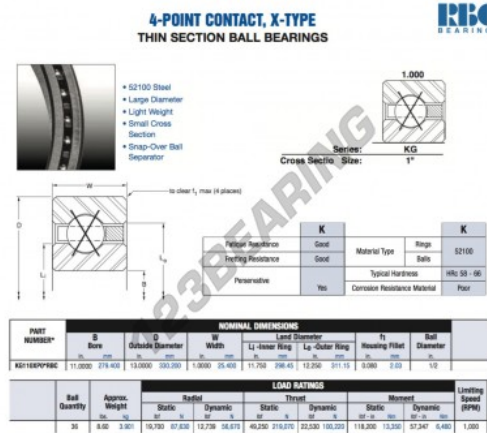

Deep groove ball bearing single row KG110-XP0-RBC - KG110-XP0-RBC

<https://www.123bearing.co.uk/bearing-housing/deep-groove-bearing/single-row/kg110-xp0-rbc>

PRODUCT FEATURES

Brand	RBC
N° Ean13	3663952537382
Inside diameter	279.4 mm
Outside diameter	330.2 mm
Thickness	25.4 mm
Weight	3901 g
Packaging	1