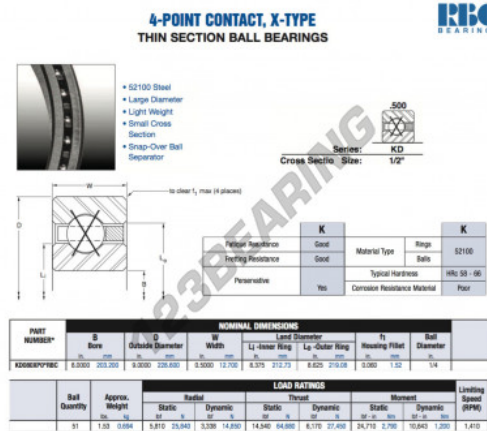

Deep groove ball bearing single row KD080-XP0-RBC - KD080-XP0-RBC

<https://www.123bearing.co.uk/bearing-housing/deep-groove-bearing/single-row/kd080-xp0-rbc>

PRODUCT FEATURES

Brand	RBC
N° Ean13	3663952537184
Inside diameter	203.2 mm
Inside diameter	8" inch
Outside diameter	228.6 mm
Outside diameter	9" inch
Thickness	12.7 mm
Thickness	1/2" inch
Weight	694 g
Packaging	1