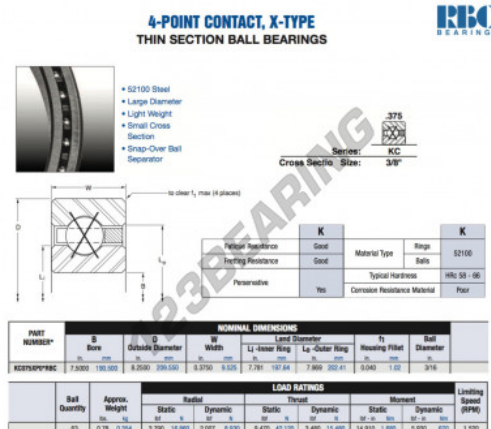

Deep groove ball bearing single row KC075-XP0-RBC - KC075-XP0-RBC

<https://www.123bearing.co.uk/bearing-housing/deep-groove-bearing/single-row/kc075-xp0-rbc>

PRODUCT FEATURES

Brand	RBC
N° Ean13	3663952537115
Inside diameter	190.5 mm
Outside diameter	209.55 mm
Thickness	9.525 mm
Weight	354 g
Packaging	1