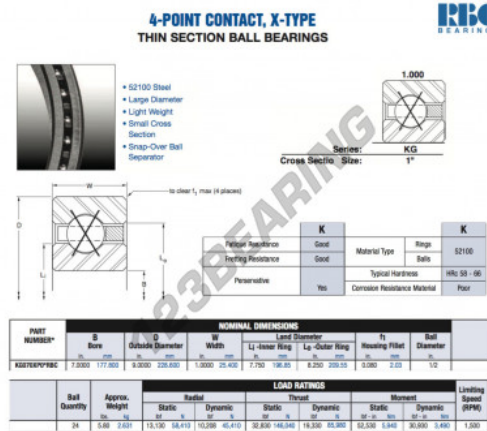

Deep groove ball bearing single row KG070-XP0-RBC - KG070-XP0-RBC

<https://www.123bearing.co.uk/bearing-housing/deep-groove-bearing/single-row/kg070-xp0-rbc>

PRODUCT FEATURES

Brand	RBC
N° Ean13	3663952537085
Inside diameter	177.8 mm
Inside diameter	7" inch
Outside diameter	228.6 mm
Outside diameter	9" inch
Thickness	25.4 mm
Thickness	1" inch
Weight	2631 g
Packaging	1