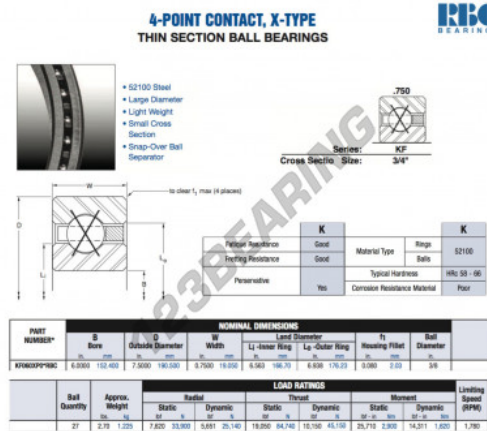

Deep groove ball bearing single row KF060-XP0-RBC - KF060-XP0-RBC

<https://www.123bearing.co.uk/bearing-housing/deep-groove-bearing/single-row/kf060-xp0-rbc>

PRODUCT FEATURES

| | |
|------------------|---------------|
| Brand | RBC |
| N° Ean13 | 3663952536958 |
| Inside diameter | 152.4 mm |
| Outside diameter | 190.5 mm |
| Thickness | 19.05 mm |
| Weight | 1225 g |
| Packaging | 1 |