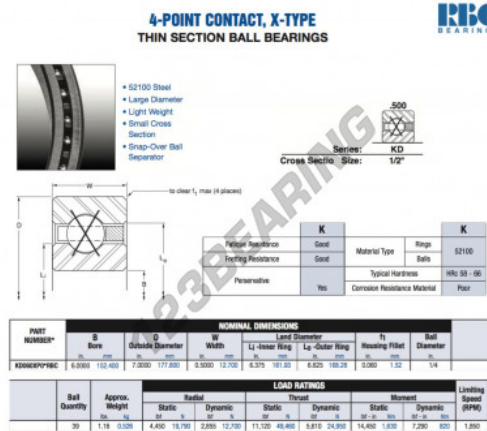

Deep groove ball bearing single row KD060-XP0-RBC - KD060-XP0-RBC

<https://www.123bearing.co.uk/bearing-housing/deep-groove-bearing/single-row/kd060-xp0-rbc>

PRODUCT FEATURES

Brand	RBC
N° Ean13	3616060472908
Inside diameter	152.4 mm
Outside diameter	177.8 mm
Thickness	12.7 mm
Weight	526 g
Packaging	1