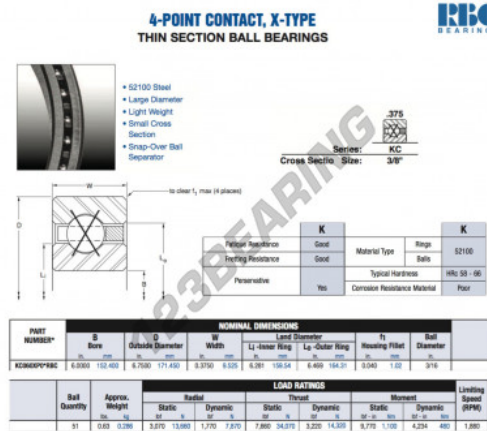

Deep groove ball bearing single row KC060-XP0-RBC - KC060-XP0-RBC

<https://www.123bearing.co.uk/bearing-housing/deep-groove-bearing/single-row/kc060-xp0-rbc>

PRODUCT FEATURES

Brand	RBC
N° Ean13	3663952536941
Inside diameter	152.4 mm
Inside diameter	6" inch
Outside diameter	171.45 mm
Outside diameter	6 3/4" inch
Thickness	9.525 mm
Thickness	3/8" inch
Weight	286 g
Packaging	1