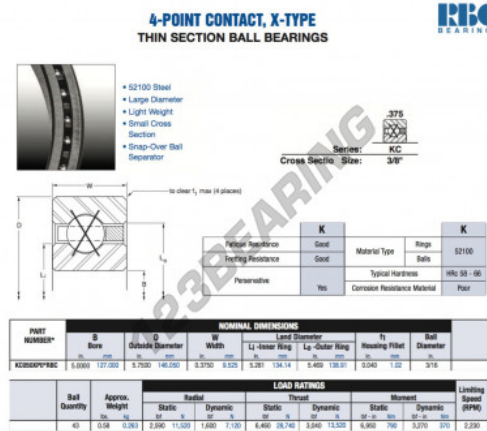

Deep groove ball bearing single row KC050-XP0-RBC - KC050-XP0-RBC

<https://www.123bearing.co.uk/bearing-housing/deep-groove-bearing/single-row/kc050-xp0-rbc>

PRODUCT FEATURES

Brand	RBC
N° Ean13	3663952536828
Inside diameter	127 mm
Outside diameter	146.05 mm
Thickness	9.525 mm
Weight	263 g
Packaging	1