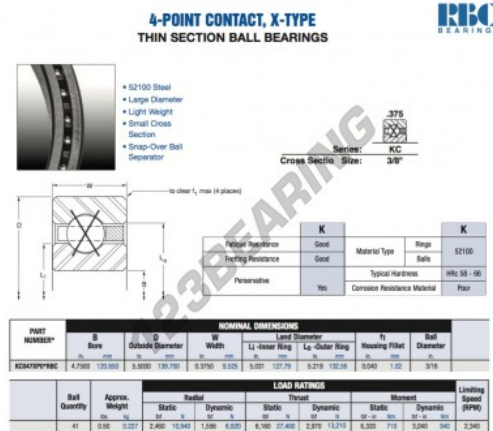

## Deep groove ball bearing single row KC047-XP0-RBC - KC047-XP0-RBC

<https://www.123bearing.co.uk/bearing-housing/deep-groove-bearing/single-row/kc047-xp0-rbc>

### PRODUCT FEATURES

Brand	RBC
N° Ean13	3663952536750
Inside diameter	120.65 mm
Outside diameter	139.7 mm
Thickness	9.525 mm
Weight	227 g
Packaging	1

[contact@123bearing.co.uk](mailto:contact@123bearing.co.uk)