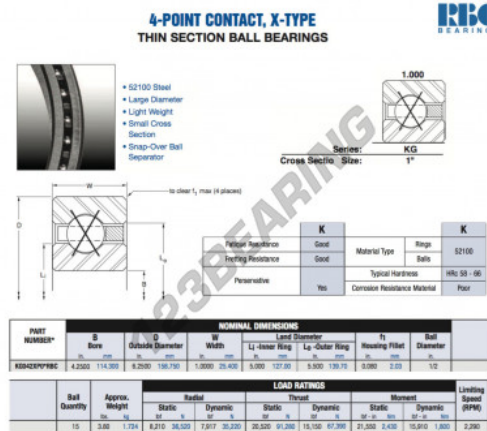

Deep groove ball bearing single row KG042-XP0-RBC - KG042-XP0-RBC

<https://www.123bearing.co.uk/bearing-housing/deep-groove-bearing/single-row/kg042-xp0-rbc>

PRODUCT FEATURES

Brand	RBC
N° Ean13	3663952536668
Inside diameter	114.3 mm
Inside diameter	4 1/2" inch
Outside diameter	158.75 mm
Outside diameter	6 1/4" inch
Thickness	25.4 mm
Thickness	1" inch
Weight	1724 g
Packaging	1