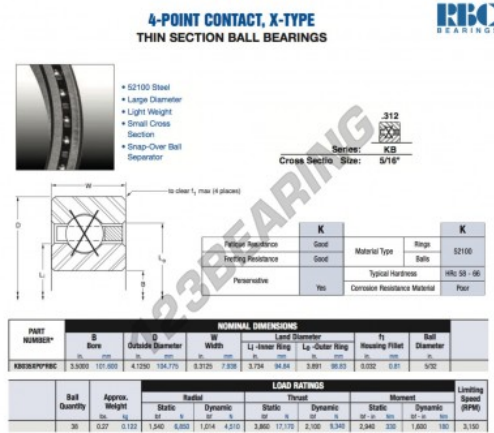

Deep groove ball bearing single row KB035-XP0-RBC - KB035-XP0-RBC

<https://www.123bearing.co.uk/bearing-housing/deep-groove-bearing/single-row/kb035-xp0-rbc>

PRODUCT FEATURES

Brand	RBC
N° Ean13	3663952536545
Inside diameter	101.6 mm
Outside diameter	104.775 mm
Thickness	7.938 mm
Weight	122 g
Packaging	1