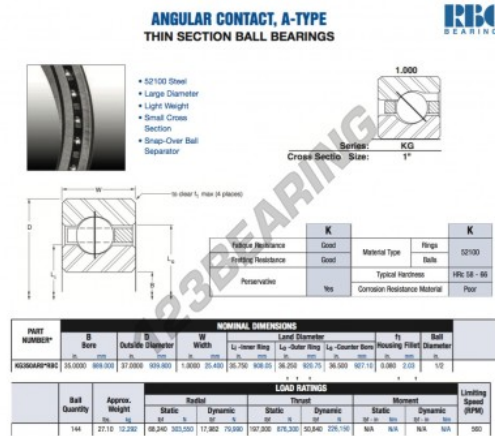

Deep groove ball bearing single row KG350-AR0-RBC - KG350-AR0-RBC

<https://www.123bearing.co.uk/bearing-housing/deep-groove-bearing/single-row/kg350-ar0-rbc>

PRODUCT FEATURES

Brand	RBC
N° Ean13	3663952536415
Inside diameter	889 mm
Outside diameter	939.8 mm
Thickness	25.4 mm
Weight	12292 g
Packaging	1