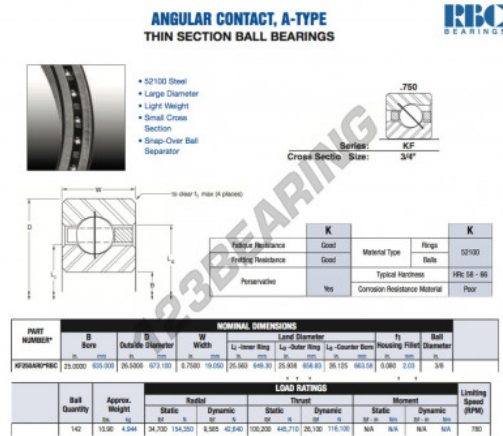

Deep groove ball bearing single row KF250-AR0-RBC - KF250-AR0-RBC

<https://www.123bearing.co.uk/bearing-housing/deep-groove-bearing/single-row/kf250-ar0-rbc>

PRODUCT FEATURES

Brand	RBC
N° Ean13	3663952536347
Inside diameter	635 mm
Outside diameter	673.1 mm
Thickness	19.05 mm
Weight	4944 g
Packaging	1