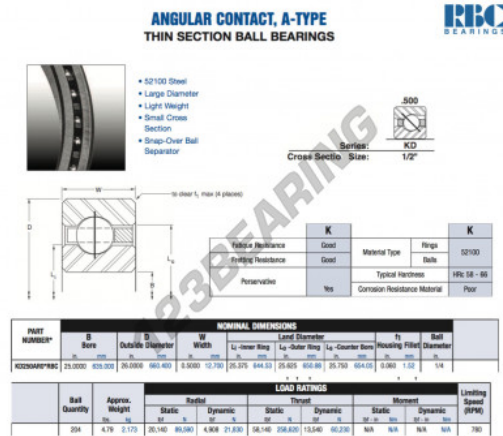

## Deep groove ball bearing single row KD250-AR0-RBC - KD250-AR0-RBC

<https://www.123bearing.co.uk/bearing-housing/deep-groove-bearing/single-row/kd250-ar0-rbc>

### PRODUCT FEATURES

Brand	RBC
N° Ean13	3663952536330
Inside diameter	635 mm
Outside diameter	660.4 mm
Thickness	12.7 mm
Weight	2173 g
Packaging	1

[contact@123bearing.co.uk](mailto:contact@123bearing.co.uk)