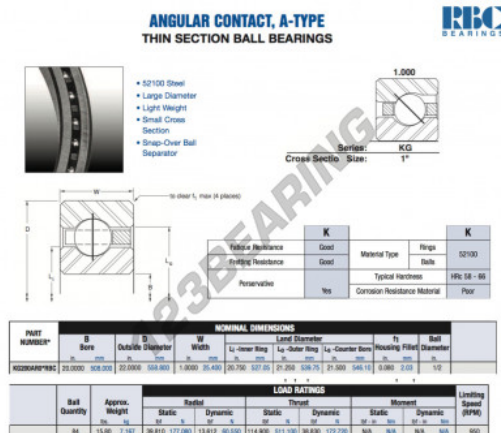

## Deep groove ball bearing single row KG200-AR0-RBC - KG200-AR0-RBC

<https://www.123bearing.co.uk/bearing-housing/deep-groove-bearing/single-row/kg200-ar0-rbc>

### PRODUCT FEATURES

Brand	RBC
N° Ean13	3663952536309
Inside diameter	508 mm
Outside diameter	558.8 mm
Thickness	25.4 mm
Weight	7167 g
Packaging	1

[contact@123bearing.co.uk](mailto:contact@123bearing.co.uk)