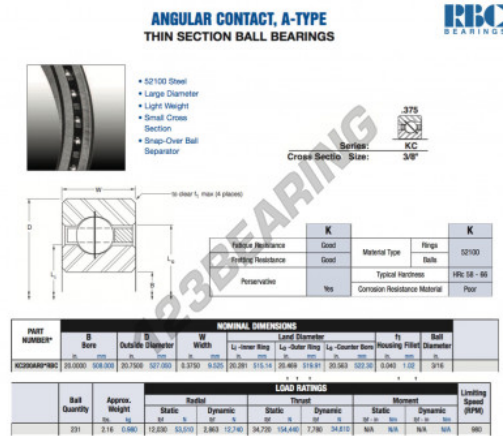

Deep groove ball bearing single row KC200-AR0-RBC - KC200-AR0-RBC

<https://www.123bearing.co.uk/bearing-housing/deep-groove-bearing/single-row/kc200-ar0-rbc>

PRODUCT FEATURES

Brand	RBC
N° Ean13	3663952536279
Inside diameter	508 mm
Outside diameter	527.05 mm
Thickness	9.525 mm
Weight	980 g
Packaging	1