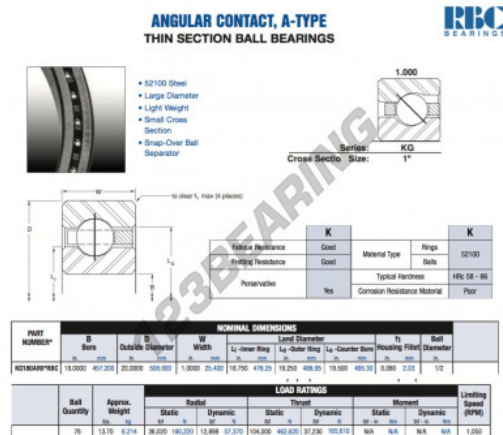

Deep groove ball bearing single row KG180-AR0-RBC - KG180-AR0-RBC

<https://www.123bearing.co.uk/bearing-housing/deep-groove-bearing/single-row/kg180-ar0-rbc>

PRODUCT FEATURES

Brand	RBC
N° Ean13	3663952536255
Inside diameter	457.2 mm
Outside diameter	508 mm
Thickness	25.4 mm
Weight	6214 g
Packaging	1