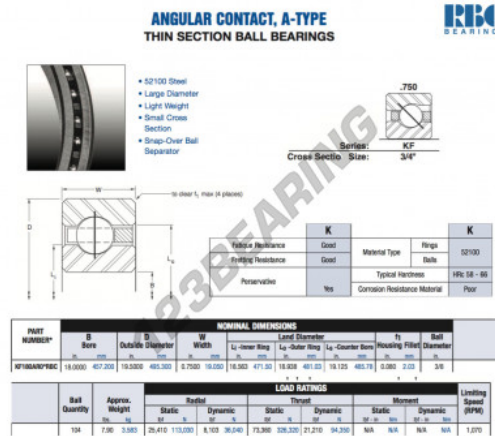

Deep groove ball bearing single row KF180-AR0-RBC - KF180-AR0-RBC

<https://www.123bearing.co.uk/bearing-housing/deep-groove-bearing/single-row/kf180-ar0-rbc>

PRODUCT FEATURES

Brand	RBC
N° Ean13	3663952536248
Inside diameter	457.2 mm
Outside diameter	495.3 mm
Thickness	19.05 mm
Weight	3583 g
Packaging	1