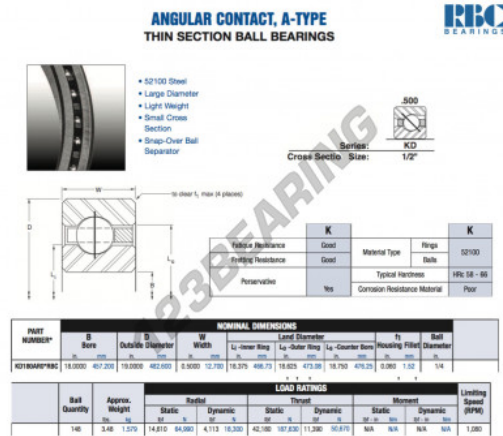

## Deep groove ball bearing single row KD180-AR0-RBC - KD180-AR0-RBC

<https://www.123bearing.co.uk/bearing-housing/deep-groove-bearing/single-row/kd180-ar0-rbc>

### PRODUCT FEATURES

Brand	RBC
N° Ean13	3663952536231
Inside diameter	457.2 mm
Outside diameter	482.6 mm
Thickness	12.7 mm
Weight	1579 g
Packaging	1

[contact@123bearing.co.uk](mailto:contact@123bearing.co.uk)