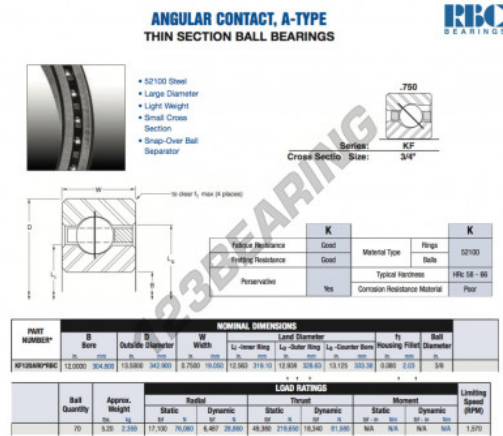

Deep groove ball bearing single row KF120-AR0-RBC - KF120-AR0-RBC

<https://www.123bearing.co.uk/bearing-housing/deep-groove-bearing/single-row/kf120-ar0-rbc>

PRODUCT FEATURES

Brand	RBC
N° Ean13	3663952536095
Inside diameter	304.8 mm
Outside diameter	342.9 mm
Thickness	19.05 mm
Weight	2359 g
Packaging	1