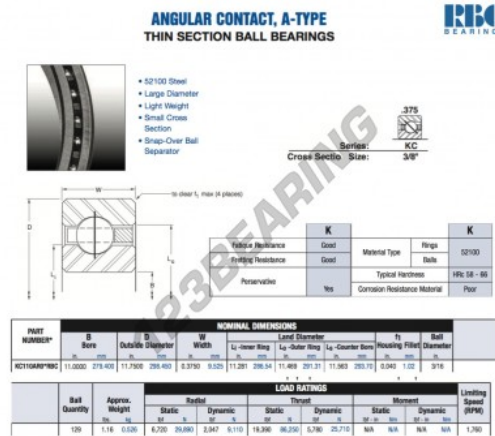

## Deep groove ball bearing single row KC110-AR0-RBC - KC110-AR0-RBC

<https://www.123bearing.co.uk/bearing-housing/deep-groove-bearing/single-row/kc110-ar0-rbc>

### PRODUCT FEATURES

Brand	RBC
N° Ean13	3663952536019
Inside diameter	279.4 mm
Outside diameter	298.45 mm
Thickness	9.525 mm
Weight	526 g
Packaging	1

[contact@123bearing.co.uk](mailto:contact@123bearing.co.uk)