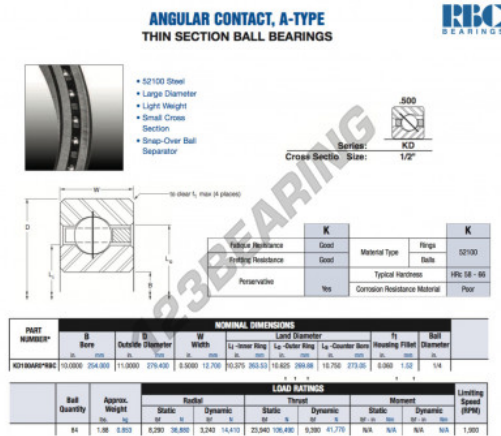

Deep groove ball bearing single row KD100-AR0-RBC - KD100-AR0-RBC

<https://www.123bearing.co.uk/bearing-housing/deep-groove-bearing/single-row/kd100-ar0-rbc>

PRODUCT FEATURES

Brand	RBC
N° Ean13	3663952535968
Inside diameter	254 mm
Outside diameter	279.4 mm
Thickness	12.7 mm
Weight	853 g
Packaging	1