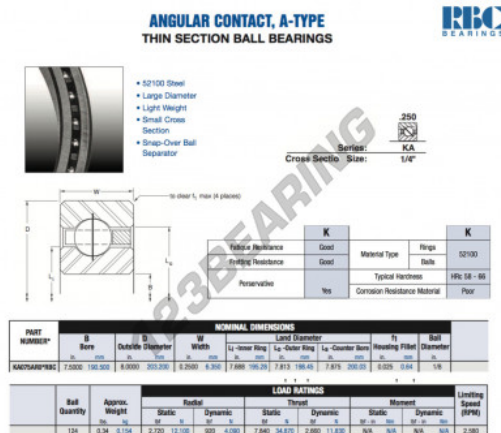

Deep groove ball bearing single row KA075-AR0-RBC - KA075-AR0-RBC

<https://www.123bearing.co.uk/bearing-housing/deep-groove-bearing/single-row/ka075-ar0-rbc>

PRODUCT FEATURES

Brand	RBC
N° Ean13	3663952535753
Inside diameter	190.5 mm
Outside diameter	203.2 mm
Thickness	6.35 mm
Weight	154 g
Packaging	1