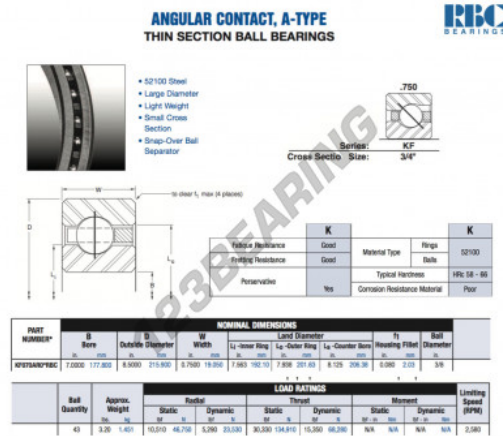

Deep groove ball bearing single row KF070-AR0-RBC - KF070-AR0-RBC

<https://www.123bearing.co.uk/bearing-housing/deep-groove-bearing/single-row/kf070-ar0-rbc>

PRODUCT FEATURES

Brand	RBC
N° Ean13	3663952535739
Inside diameter	177.8 mm
Outside diameter	215.9 mm
Thickness	19.05 mm
Weight	1451 g
Packaging	1