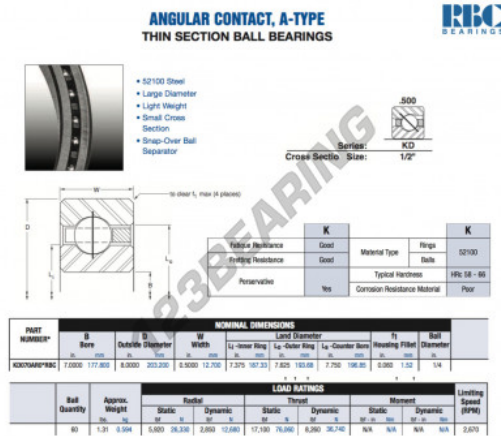

## Deep groove ball bearing single row KD070-AR0-RBC - KD070-AR0-RBC

<https://www.123bearing.co.uk/bearing-housing/deep-groove-bearing/single-row/kd070-ar0-rbc>

### PRODUCT FEATURES

Brand	RBC
N° Ean13	3663952535722
Inside diameter	177.8 mm
Outside diameter	203.2 mm
Thickness	12.7 mm
Weight	594 g
Packaging	1

[contact@123bearing.co.uk](mailto:contact@123bearing.co.uk)