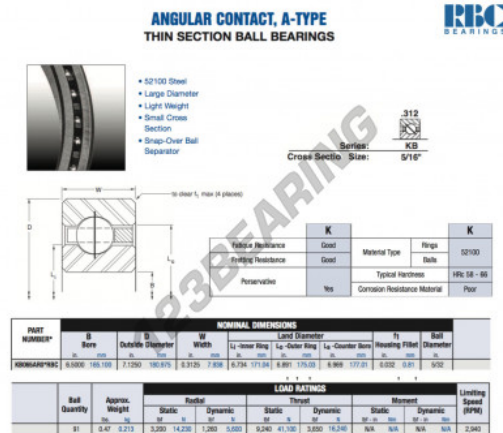

## Deep groove ball bearing single row KB065-AR0-RBC - KB065-AR0-RBC

<https://www.123bearing.co.uk/bearing-housing/deep-groove-bearing/single-row/kb065-ar0-rbc>

### PRODUCT FEATURES

Brand	RBC
N° Ean13	3616060472892
Inside diameter	165.1 mm
Outside diameter	180.975 mm
Thickness	7.938 mm
Weight	213 g
Packaging	1

[contact@123bearing.co.uk](mailto:contact@123bearing.co.uk)