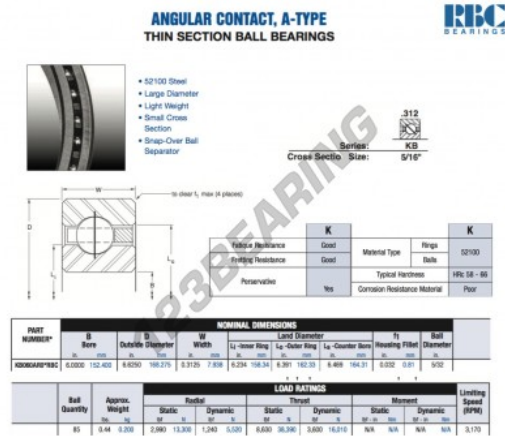

Deep groove ball bearing single row KB060-AR0-RBC - KB060-AR0-RBC

<https://www.123bearing.co.uk/bearing-housing/deep-groove-bearing/single-row/kb060-ar0-rbc>

PRODUCT FEATURES

Brand	RBC
N° Ean13	3663952535586
Inside diameter	152.4 mm
Outside diameter	168.275 mm
Thickness	7.938 mm
Weight	200 g
Packaging	1