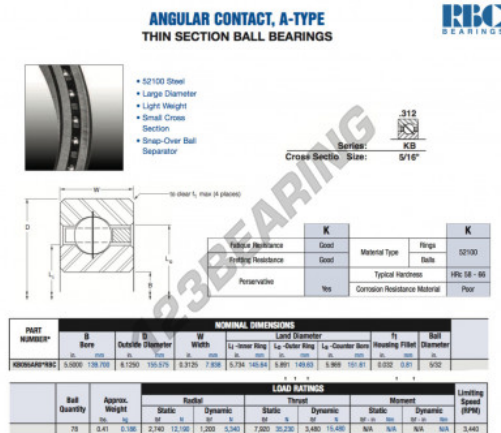

Deep groove ball bearing single row KB055-AR0-RBC - KB055-AR0-RBC

<https://www.123bearing.co.uk/bearing-housing/deep-groove-bearing/single-row/kb055-ar0-rbc>

PRODUCT FEATURES

Brand	RBC
N° Ean13	3663952535524
Inside diameter	139.7 mm
Outside diameter	155.575 mm
Thickness	7.938 mm
Weight	186 g
Packaging	1