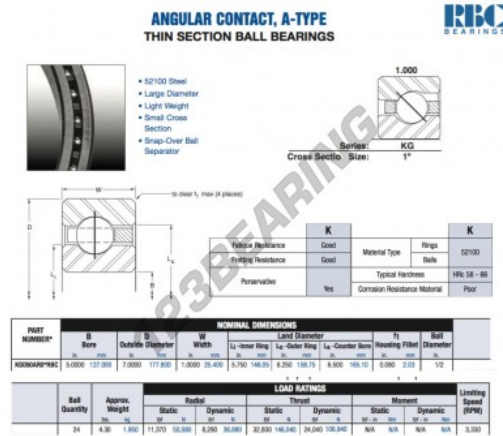

Deep groove ball bearing single row KG050-AR0-RBC - KG050-AR0-RBC

<https://www.123bearing.co.uk/bearing-housing/deep-groove-bearing/single-row/kg050-ar0-rbc>

PRODUCT FEATURES

Brand	RBC
N° Ean13	3663952535500
Inside diameter	127 mm
Outside diameter	177.8 mm
Thickness	25.4 mm
Weight	1950 g
Packaging	1