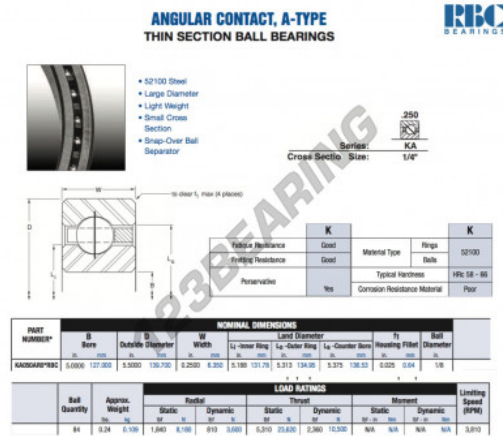

## Deep groove ball bearing single row KA050-AR0-RBC - KA050-AR0-RBC

<https://www.123bearing.co.uk/bearing-housing/deep-groove-bearing/single-row/ka050-ar0-rbc>

## PRODUCT FEATURES

|                  |               |
|------------------|---------------|
| Brand            | RBC           |
| N° Ean13         | 3663952535456 |
| Inside diameter  | 127 mm        |
| Outside diameter | 139.7 mm      |
| Thickness        | 6.35 mm       |
| Weight           | 109 g         |
| Packaging        | 1             |