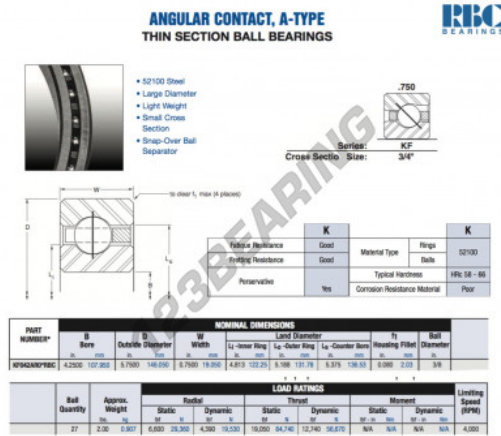

Deep groove ball bearing single row KF042-AR0-RBC - KF042-AR0-RBC

<https://www.123bearing.co.uk/bearing-housing/deep-groove-bearing/single-row/kf042-ar0-rbc>

PRODUCT FEATURES

Brand	RBC
N° Ean13	3663952535319
Inside diameter	107.95 mm
Outside diameter	146.05 mm
Thickness	19.05 mm
Weight	907 g
Packaging	1