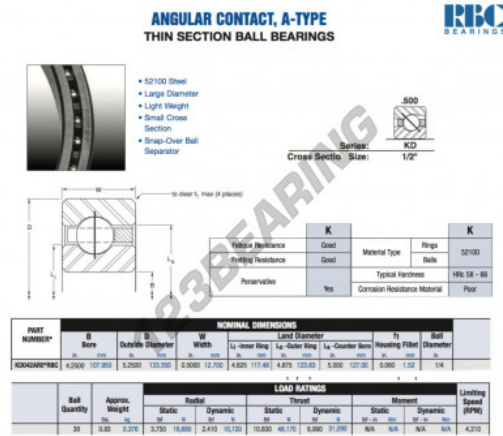

Deep groove ball bearing single row KD042-AR0-RBC - KD042-AR0-RBC

<https://www.123bearing.co.uk/bearing-housing/deep-groove-bearing/single-row/kd042-ar0-rbc>

PRODUCT FEATURES

Brand	RBC
N° Ean13	3663952535302
Inside diameter	107.95 mm
Outside diameter	133.35 mm
Thickness	12.7 mm
Weight	376 g
Packaging	1