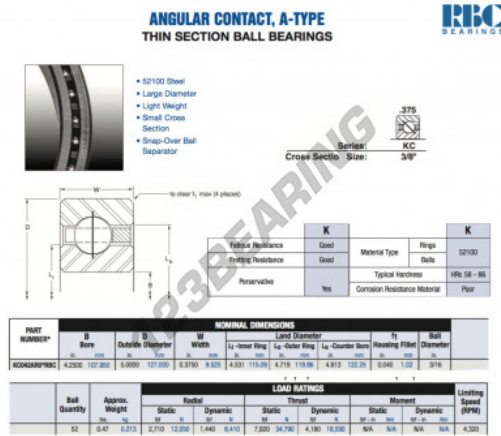

Deep groove ball bearing single row KC042-AR0-RBC - KC042-AR0-RBC

<https://www.123bearing.co.uk/bearing-housing/deep-groove-bearing/single-row/kc042-ar0-rbc>

PRODUCT FEATURES

Brand	RBC
N° Ean13	3663952535296
Inside diameter	107.95 mm
Outside diameter	127 mm
Thickness	9.525 mm
Weight	213 g
Packaging	1