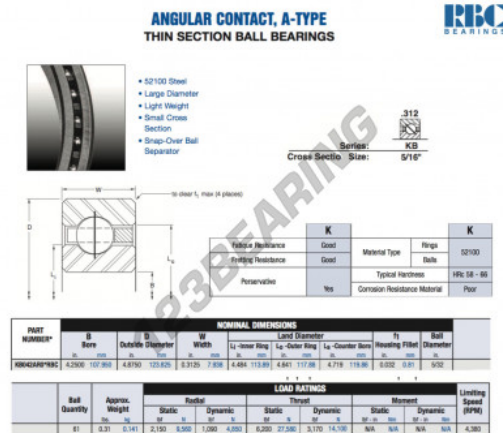

Deep groove ball bearing single row KB042-AR0-RBC - KB042-AR0-RBC

<https://www.123bearing.co.uk/bearing-housing/deep-groove-bearing/single-row/kb042-ar0-rbc>

PRODUCT FEATURES

Brand	RBC
N° Ean13	3663952535289
Inside diameter	107.95 mm
Outside diameter	123.825 mm
Thickness	7.938 mm
Weight	141 g
Packaging	1