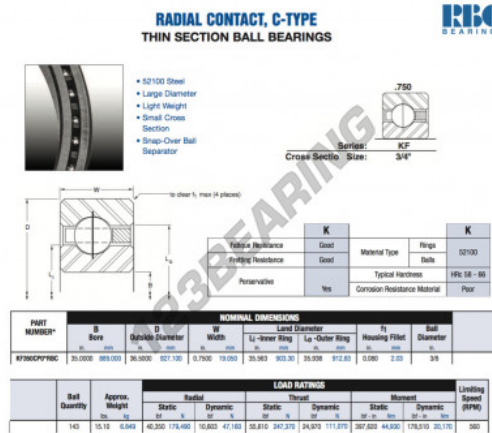

Deep groove ball bearing single row KF350-CP0-RBC - KF350-CP0-RBC

<https://www.123bearing.co.uk/bearing-housing/deep-groove-bearing/single-row/kf350-cp0-rbc>

PRODUCT FEATURES

Brand	RBC
N° Ean13	3663952535067
Inside diameter	889 mm
Outside diameter	927.1 mm
Thickness	19.05 mm
Weight	6849 g
Packaging	1