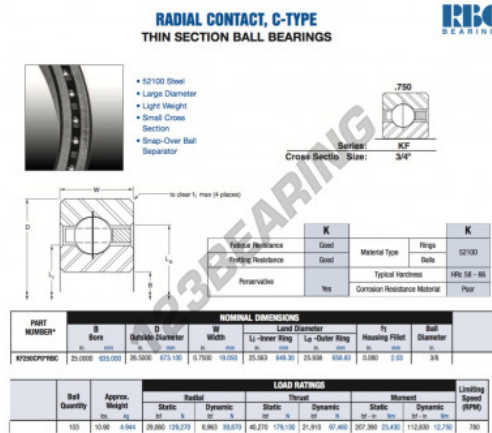

## Deep groove ball bearing single row KF250-CP0-RBC - KF250-CP0-RBC

<https://www.123bearing.co.uk/bearing-housing/deep-groove-bearing/single-row/kf250-cp0-rbc>

### PRODUCT FEATURES

Brand	RBC
N° Ean13	3663952535005
Inside diameter	635 mm
Outside diameter	673.1 mm
Thickness	19.05 mm
Weight	4944 g
Packaging	1

[contact@123bearing.co.uk](mailto:contact@123bearing.co.uk)