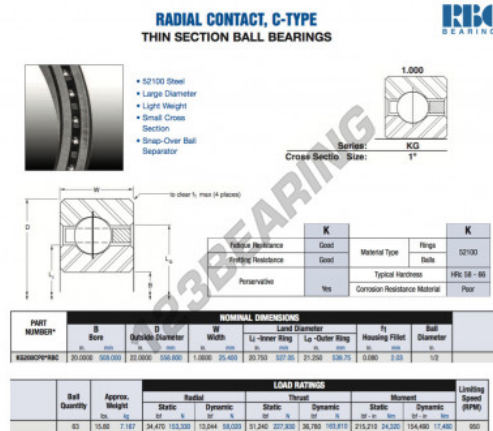

Deep groove ball bearing single row KG200-CP0-RBC - KG200-CP0-RBC

<https://www.123bearing.co.uk/bearing-housing/deep-groove-bearing/single-row/kg200-cp0-rbc>

PRODUCT FEATURES

Brand	RBC
N° Ean13	3663952534978
Inside diameter	508 mm
Outside diameter	558.8 mm
Thickness	25.4 mm
Weight	7167 g
Packaging	1