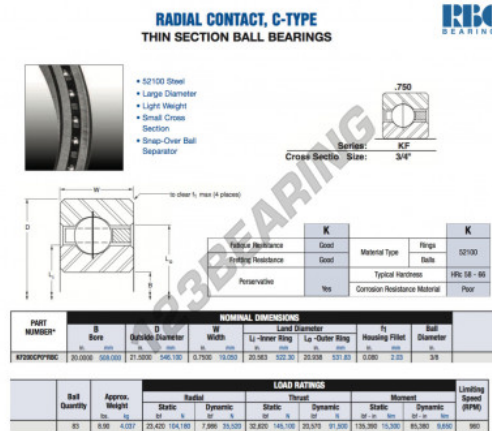

Deep groove ball bearing single row KF200-CP0-RBC - KF200-CP0-RBC

<https://www.123bearing.co.uk/bearing-housing/deep-groove-bearing/single-row/kf200-cp0-rbc>

PRODUCT FEATURES

Brand	RBC
N° Ean13	3663952534961
Inside diameter	508 mm
Inside diameter	20" inch
Outside diameter	546.1 mm
Outside diameter	21 1/2" inch
Thickness	19.05 mm
Thickness	3/4" inch
Weight	4037 g
Packaging	1