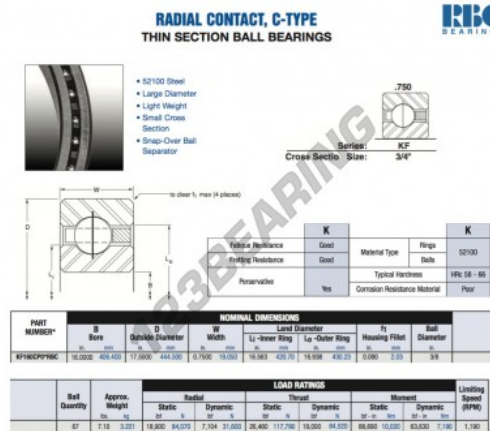

Deep groove ball bearing single row KF160-CP0-RBC - KF160-CP0-RBC

<https://www.123bearing.co.uk/bearing-housing/deep-groove-bearing/single-row/kf160-cp0-rbc>

PRODUCT FEATURES

Brand	RBC
N° Ean13	3663952534862
Inside diameter	406.4 mm
Outside diameter	444.5 mm
Thickness	19.05 mm
Weight	3221 g
Packaging	1