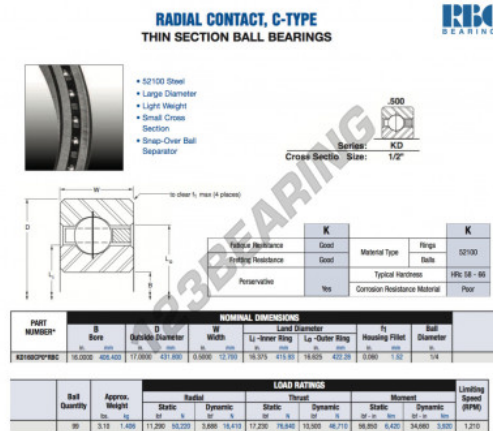

## Deep groove ball bearing single row KD160-CP0-RBC - KD160-CP0-RBC

<https://www.123bearing.co.uk/bearing-housing/deep-groove-bearing/single-row/kd160-cp0-rbc>

### PRODUCT FEATURES

Brand	RBC
N° Ean13	3663952534855
Inside diameter	406.4 mm
Outside diameter	431.8 mm
Thickness	12.7 mm
Weight	1406 g
Packaging	1

[contact@123bearing.co.uk](mailto:contact@123bearing.co.uk)