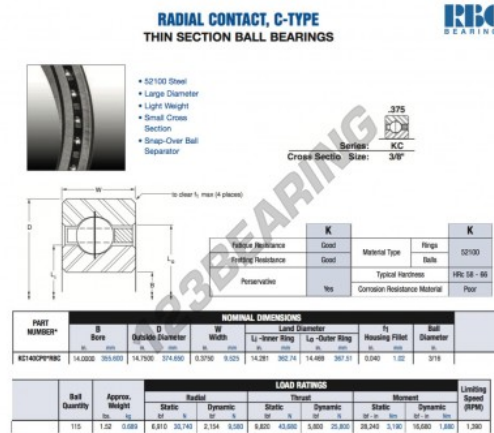

Deep groove ball bearing single row KC140-CP0-RBC - KC140-CP0-RBC

<https://www.123bearing.co.uk/bearing-housing/deep-groove-bearing/single-row/kc140-cp0-rbc>

PRODUCT FEATURES

Brand	RBC
N° Ean13	3663952534794
Inside diameter	355.6 mm
Inside diameter	14" inch
Outside diameter	374.65 mm
Outside diameter	14 3/4" inch
Thickness	9.525 mm
Thickness	3/8" inch
Weight	689 g
Packaging	1