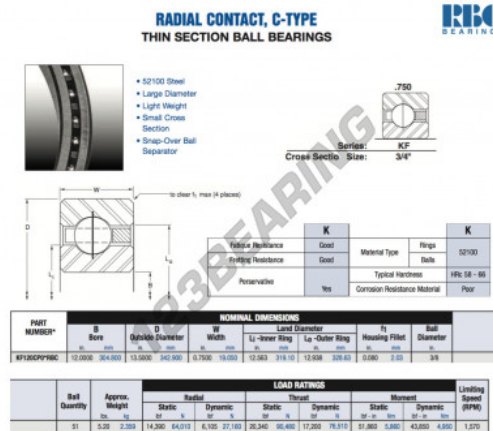

## Deep groove ball bearing single row KF120-CP0-RBC - KF120-CP0-RBC

<https://www.123bearing.co.uk/bearing-housing/deep-groove-bearing/single-row/kf120-cp0-rbc>

## PRODUCT FEATURES

Brand	RBC
N° Ean13	3663952534763
Inside diameter	304.8 mm
Outside diameter	342.9 mm
Thickness	19.05 mm
Weight	2359 g
Packaging	-

[contact@123bearing.co.uk](mailto:contact@123bearing.co.uk)