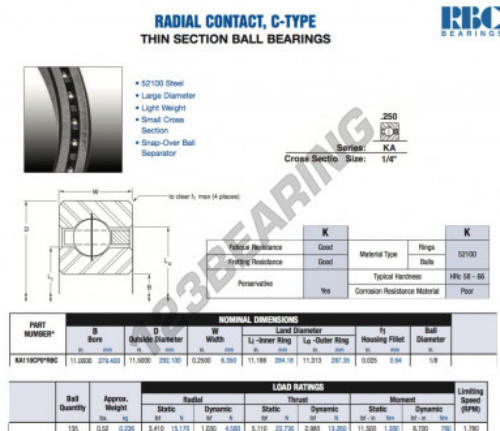

Deep groove ball bearing single row KA110-CP0-RBC - KA110-CP0-RBC

<https://www.123bearing.co.uk/bearing-housing/deep-groove-bearing/single-row/ka110-cp0-rbc>

PRODUCT FEATURES

Brand	RBC
N° Ean13	3663952534657
Inside diameter	279.4 mm
Outside diameter	292.1 mm
Thickness	6.35 mm
Weight	236 g
Packaging	1