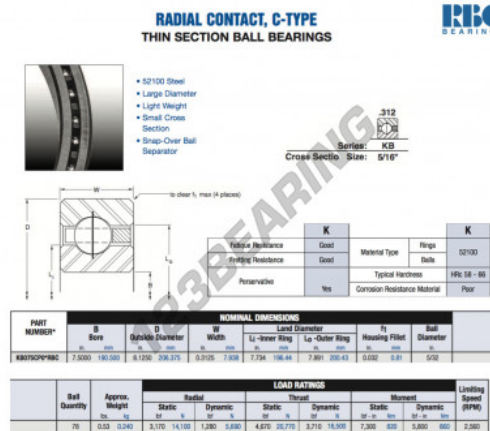

Deep groove ball bearing single row KB075-CP0-RBC - KB075-CP0-RBC

<https://www.123bearing.co.uk/bearing-housing/deep-groove-bearing/single-row/kb075-cp0-rbc>

PRODUCT FEATURES

Brand	RBC
N° Ean13	3663952534404
Inside diameter	190.5 mm
Outside diameter	206.375 mm
Thickness	7.938 mm
Weight	240 g
Packaging	1