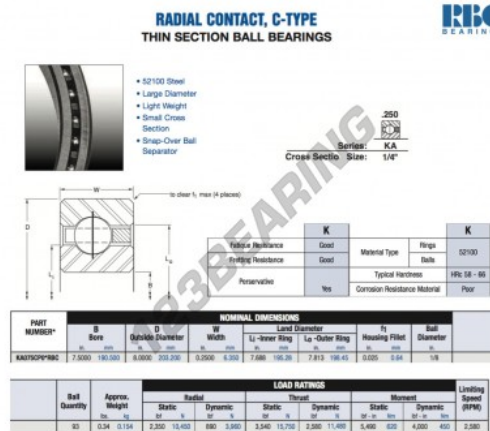

Deep groove ball bearing single row KA075-CP0-RBC - KA075-CP0-RBC

<https://www.123bearing.co.uk/bearing-housing/deep-groove-bearing/single-row/ka075-cp0-rbc>

PRODUCT FEATURES

Brand	RBC
N° Ean13	3663952534398
Inside diameter	190.5 mm
Outside diameter	203.2 mm
Thickness	6.35 mm
Weight	154 g
Packaging	1