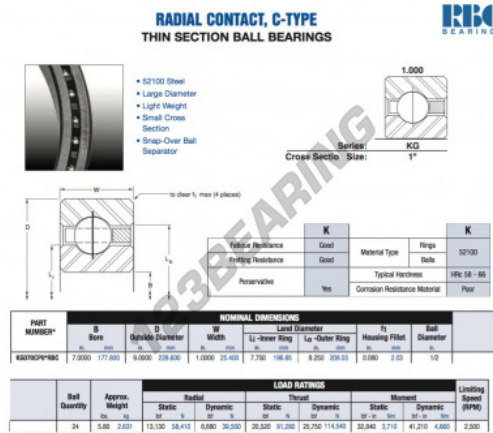

Deep groove ball bearing single row KG070-CP0-RBC - KG070-CP0-RBC

<https://www.123bearing.co.uk/bearing-housing/deep-groove-bearing/single-row/kg070-cp0-rbc>

PRODUCT FEATURES

| | |
|------------------|---------------|
| Brand | RBC |
| N° Ean13 | 3663952534381 |
| Inside diameter | 177.8 mm |
| Outside diameter | 228.6 mm |
| Thickness | 25.4 mm |
| Weight | 2631 g |
| Packaging | 1 |